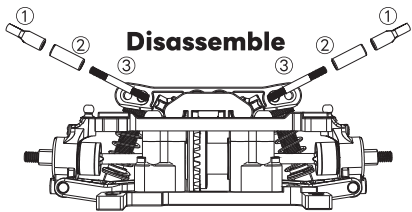

MRD-OP023

Turnbuckle Set (for Rear Unit)

Upper arm (Narrow)

Assemble

※ Assemble the turnbuckle first to upper arm

! Make sure same direction, to make maintenance easier!

Upper arm (Wide)

Assemble